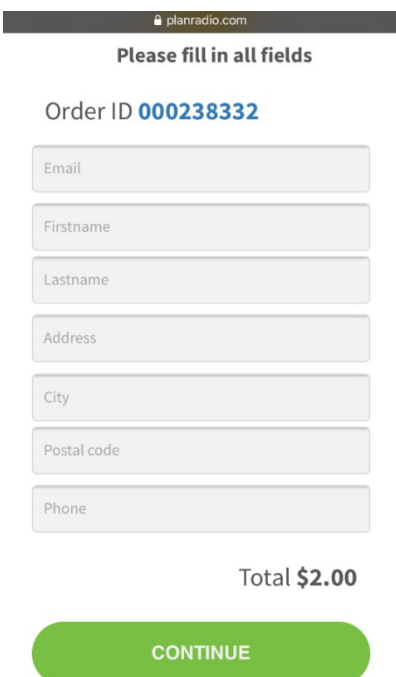

EXAMPLES OF THE SMISHING TEXTS:

14:18
Dear [REDACTED],
Your parcel will not ship from the distribution center, due to outstanding shipping costs. Track your package: <http://ykl.one/37V730P>

+263 7 11107428 >
Text Message
Today 13:29
Please confirm your credentials for your delivery today, else your package will be returned: <https://s.tociq.com/cDQa8QI>

PHISHING SITE SCREEN 1:

PHISHING SITE SCREEN 2:

PHISHING SITE SCREEN 3:

PHISHING SITE SCREEN 4: